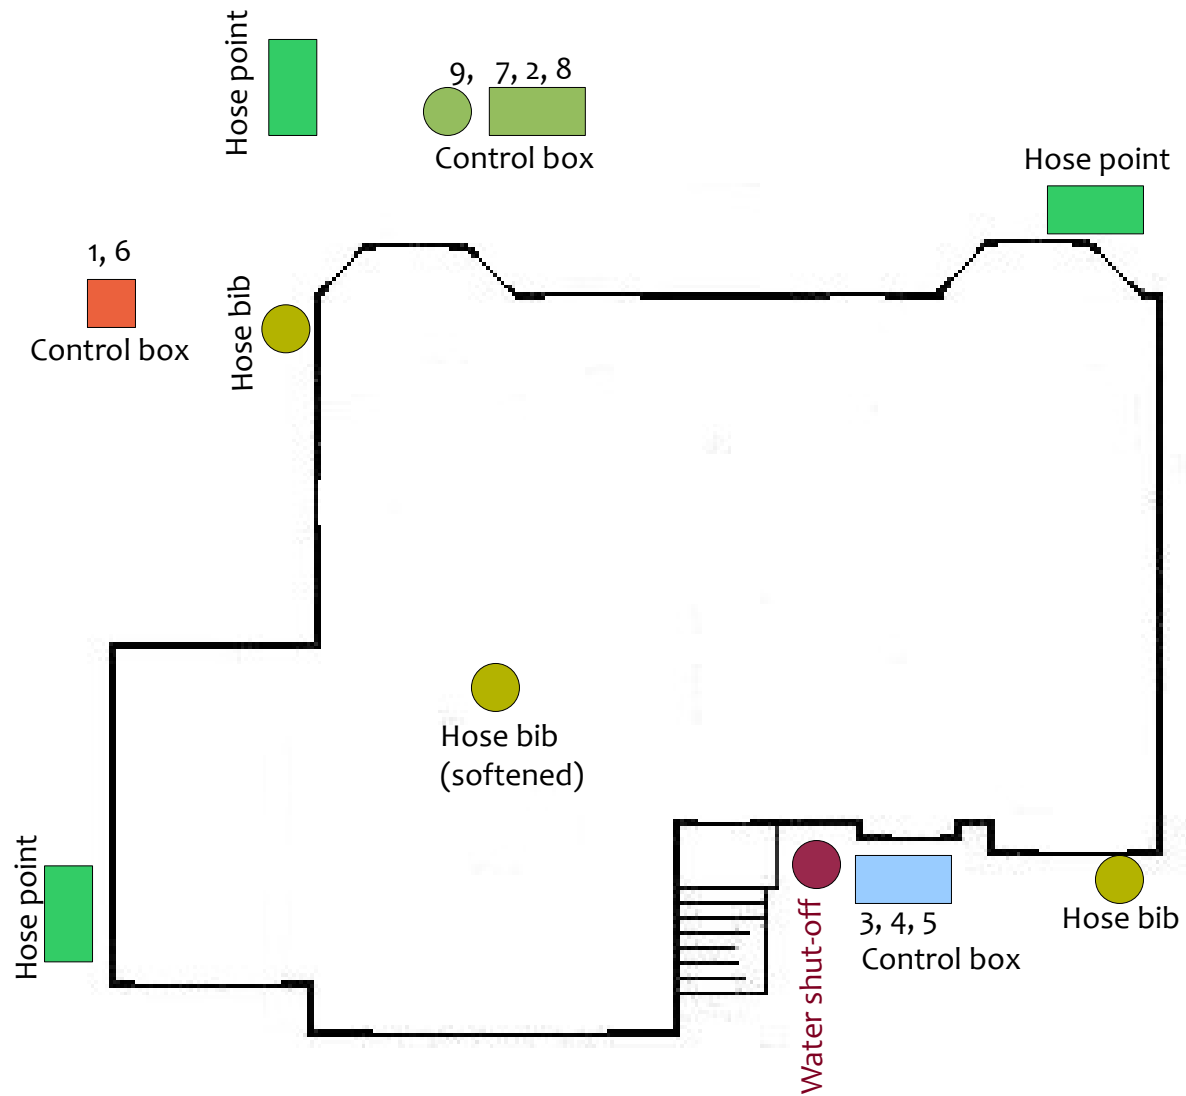

# House Watering

## Zones (color corresponds to wire color)

- 1 South side and south parkway sprinklers
- 2 Back under-deck sprinklers
- 3 Front parkway sprinklers
- 4 North side sprinklers front and back
- 5 Front microsprays
- 6 South microsprays
- 7 Back bottom sprinklers
- 8 Back microsprays, under-deck, back and north hill
- 9 Back microsprays top